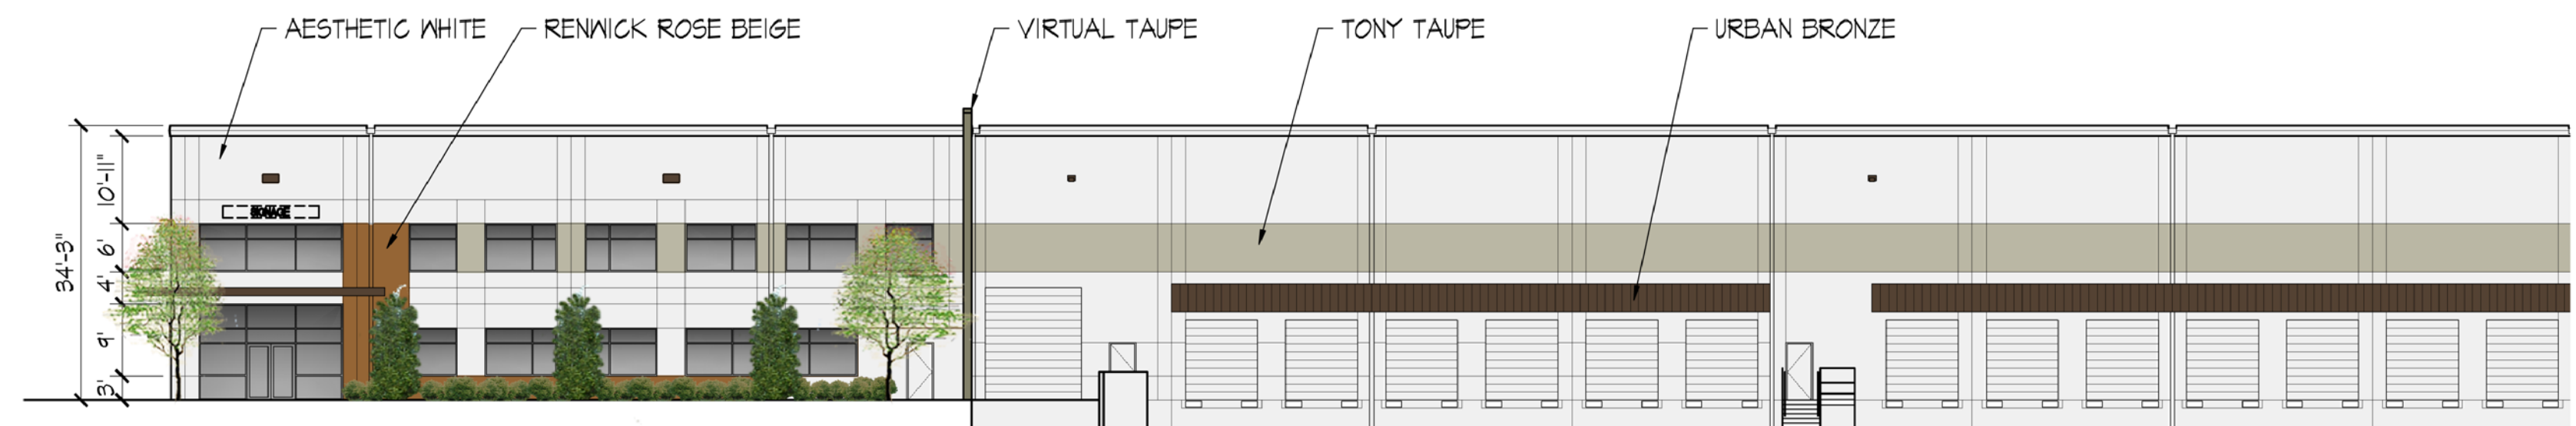

1 EAST ELEVATION  
1/16"=1'-0" BUILDING A

4 WEST ELEVATION  
1/16"=1'-0" BUILDING A

FINISH LEGEND

AESTHETIC WHITE - SW7025

TONY TAUPE - SW 1038

RENNICK ROSE BEIGE - SW 2804

URBANE BRONZE - SW 1048

VIRTUAL TAUPE - SW 1031

2 SOUTH ELEVATION  
1/32"=1'-0" BUILDING A

3 NORTH ELEVATION  
1/32"=1'-0" BUILDING A

5 PARTIAL EAST ELEVATION  
1/16"=1'-0" BUILDING A